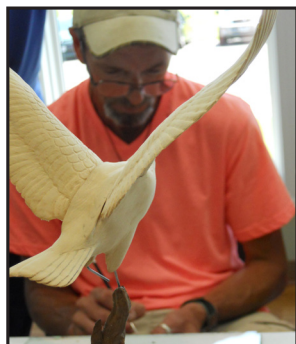

Hand forged gifts &  
traditional decoys/shorebirds.

mark@ForestryandWildlife.com

757-710-0496

ForestryandWildlife.com

Artist #38 - Studio 117

**Billy Crockett**  
**Billy Crockett Carvings**

One-of-a-kind carvings by  
master wildfowl carver.

757-710-6669

Artist #40

**Gertraud Fendler**

Wearable Art made with  
authentic sea glass and  
rocket debris.

gertraud1@verizon.net

757-442-4430

www.sea-glass-girl.com

Artist #41