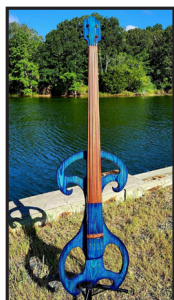

Artist #27

Bill Kretzer

Morphosis Creative

Handmade electric guitars, basses
and electric upright basses.
wkretzer67@gmail.com
504-301-5122
morphosiscreative.com